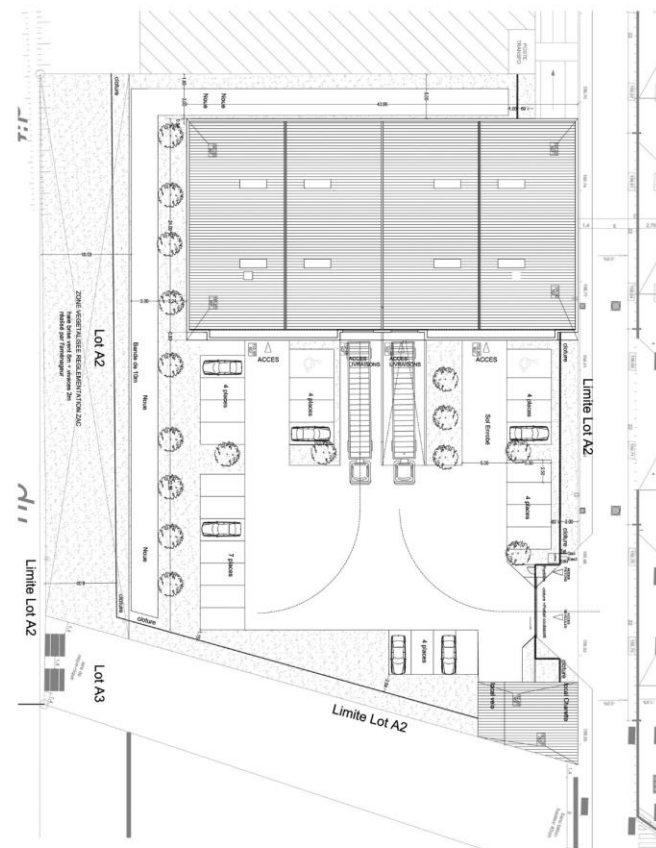

ACTIVITES ET BUREAUX / PROVINS (77)