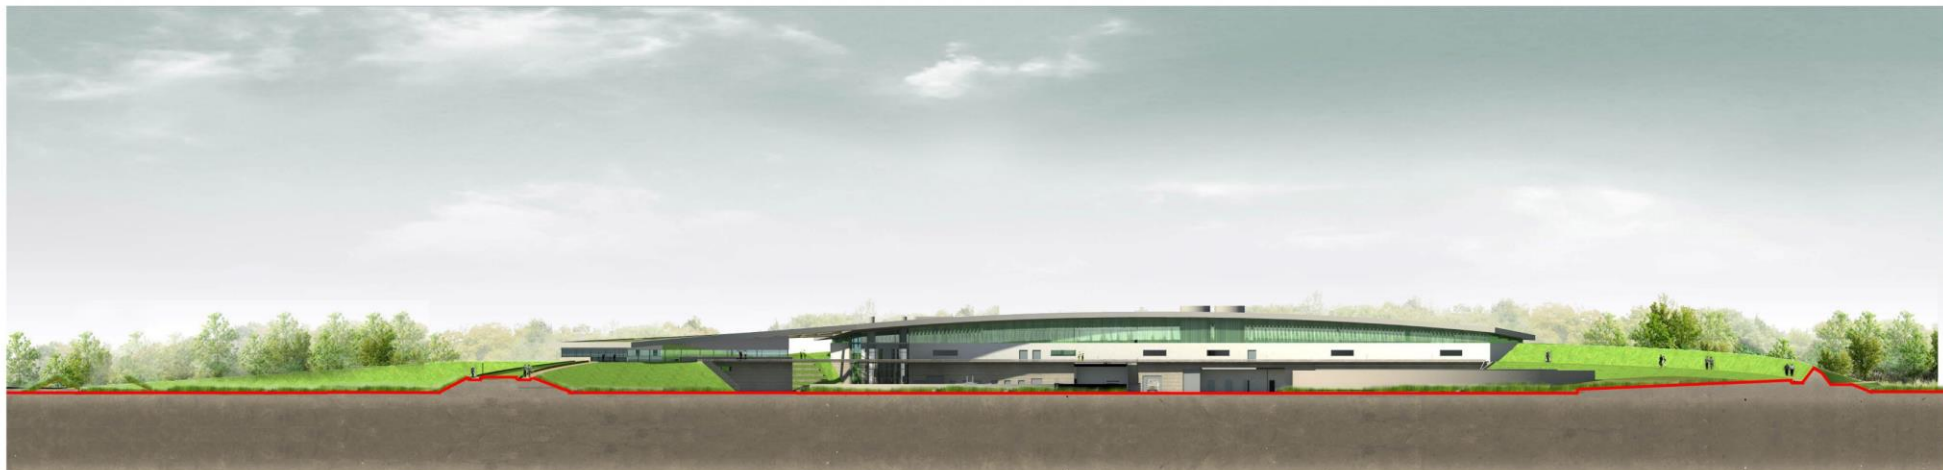

MATTHIEU VERMEULEN
ARCHITECTE

www.mv-archi.com

MA

STATION D'EPURATION DE CHARTRES (28)

STATION D'EPURATION DE CHARTRES (28)

STATION D'EPURATION DE CHARTRES (28)

STATION D'EPURATION DE CHARTRES (28)

STATION D'EPURATION DE CHARTRES (28)