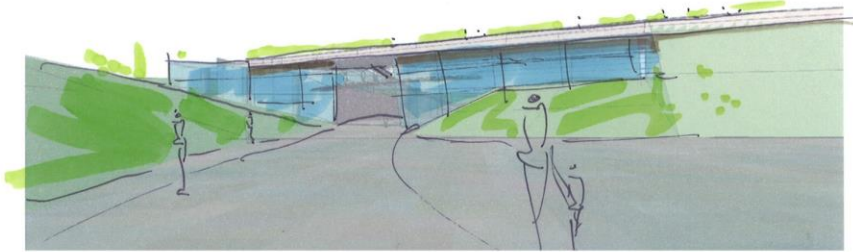

MATTHIEU VERMEULEN
ARCHITECTE

www.mv-archi.com

MA

STATION D'EPURATION DE CHARTRES (28)

STATION D'EPURATION DE CHARTRES (28)

STATION D'EPURATION DE CHARTRES (28)

STATION D'EPURATION DE CHARTRES (28)

STATION D'EPURATION DE CHARTRES (28)